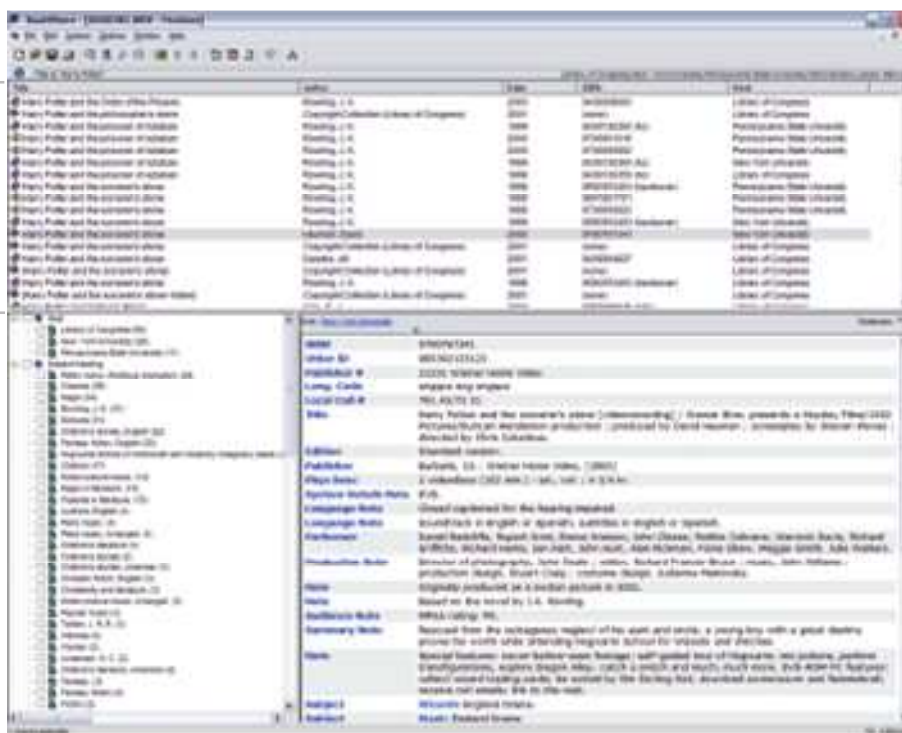

BookWhere Windows Interface

One simple interface to learn

The Record List

The results of your search are summarized here. Icons indicate the type of material. Entries can be sorted by any field.

The Analysis View

Information is pulled from each record. You can then limit your display to records from specific hosts, subjects, or other fields you want to use.

FREE Product trial!

Visit www.webclarity.info for details

The Full Record Display

Easy to read labeled display or toggle to a full MARC display. Terms you searched for are highlighted.

Authors and subjects are "hyperlinked". Clicking on these terms causes BookWhere to issue a new search against the selected databases.